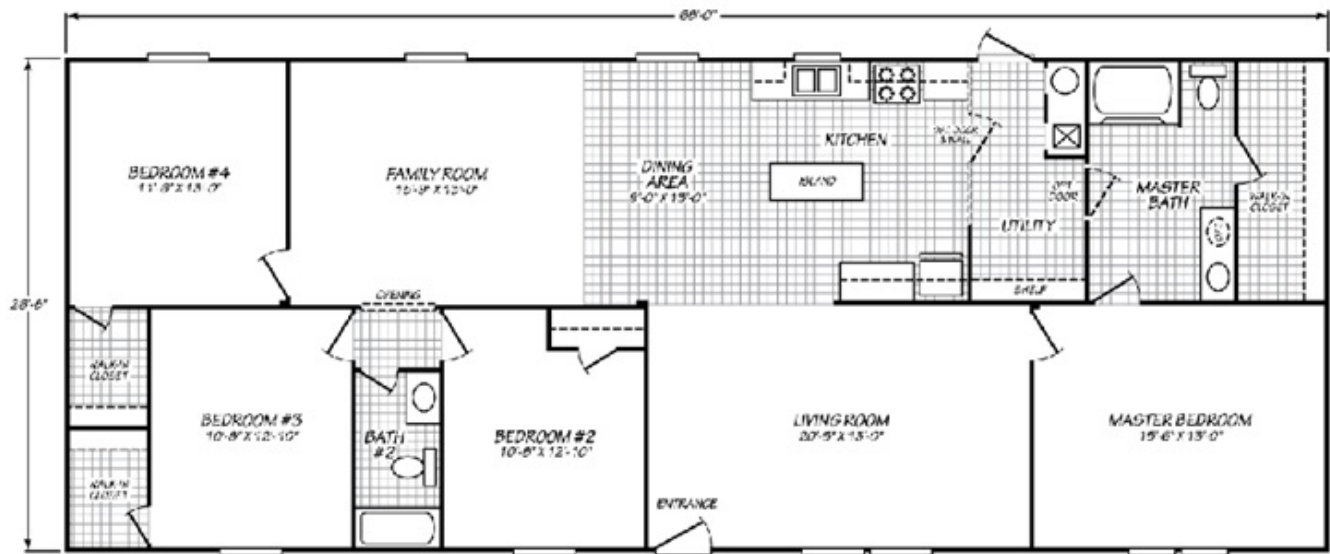

#7 The Marriot (HIDDEN UTILITY)

#7 The Marriot (HIDDEN UTILITY) Floor plan number: FLE250TN1741518AB

4 beds • 2 baths • 1904 sq.ft. • 28' width • 68' depth

©2017 FLEETWOOD HOMES INC.
ALL RIGHTS RESERVED

Our home building facilities invest in continuous product and process improvements. Plans, dimensions, features, materials, specifications and availability are subject to change without notice or obligation. Renderings and floor plans are representative likenesses of our homes and may differ from the actual homes. We invite you to tour a Home Center near you and inspect the highest value in quality housing available or call (270) 678-2460 to speak with a Home Consultant. Copyright 2017, CMH. All rights reserved.