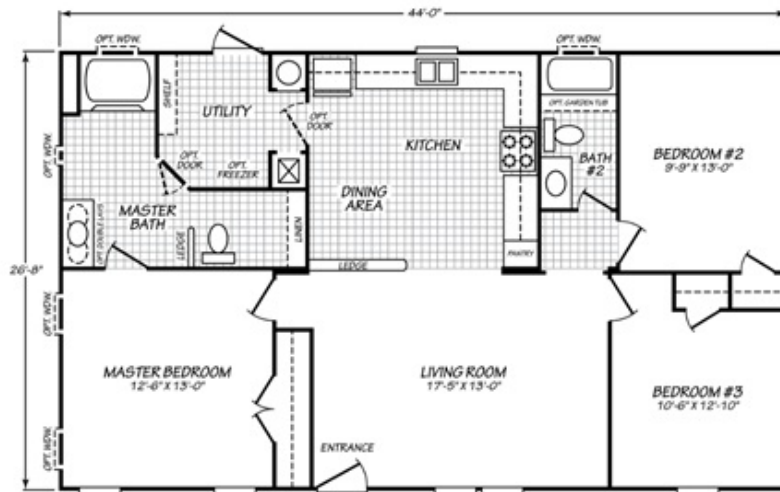

## #20 THE COTTAGE (DRYWALL)

### #20 THE COTTAGE (DRYWALL)

Floor plan number: FLE250TN1741416AB

3 beds • 2 baths • 1232 sq.ft. • 28' width • 44' depth

©2016 FLEETWOOD HOMES INC.  
ALL RIGHTS RESERVED

Our home building facilities invest in continuous product and process improvements. Plans, dimensions, features, materials, specifications and availability are subject to change without notice or obligation. Renderings and floor plans are representative likenesses of our homes and may differ from the actual homes. We invite you to tour a Home Center near you and inspect the highest value in quality housing available or call (270) 678-2460 to speak with a Home Consultant. Copyright 2017, CMH. All rights reserved.