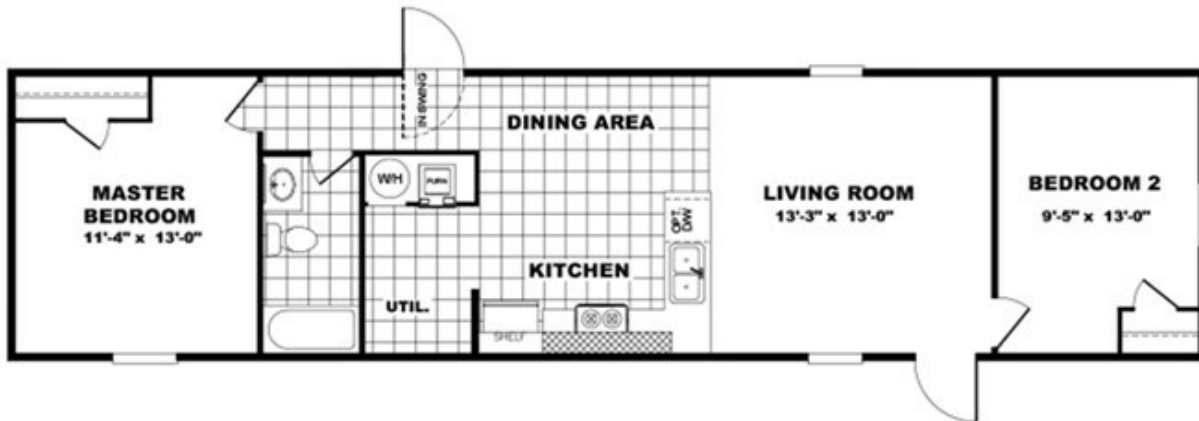

BLISS Model number: 36TRU14562AH

2 beds • 2 baths • 784 sq.ft. • 14' width • 56' depth

Our home building facilities invest in continuous product and process improvements. Plans, dimensions, features, materials, specifications and availability are subject to change without notice or obligation. Renderings and floor plans are representative likenesses of our homes and may differ from the actual homes. We invite you to tour a Home Center near you and inspect the highest value in quality housing available or call (270) 678-2460 to speak with a Home Consultant. Copyright 2017, CMH. All rights reserved.