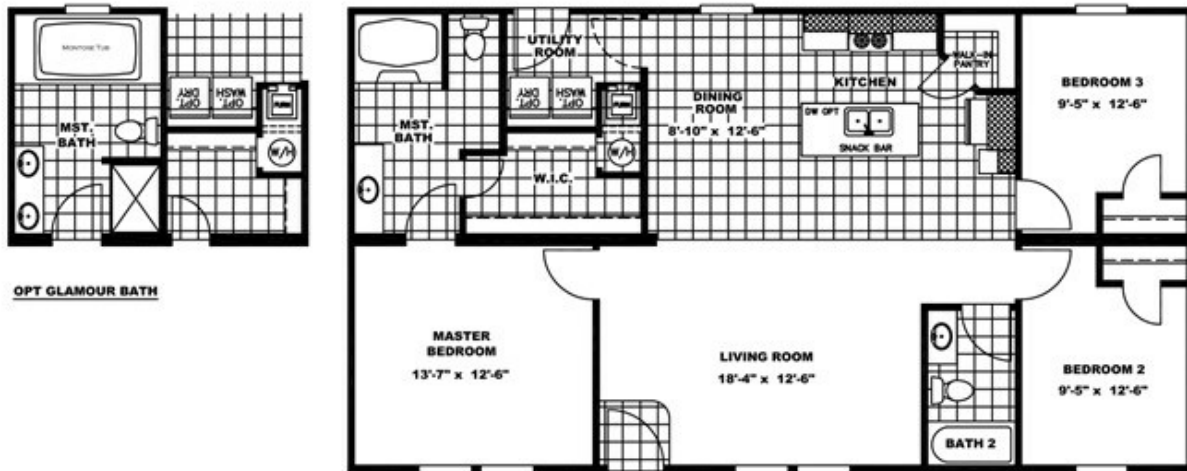

RANGER 48B

Model number: 25RGR28483BH

3 beds • 2 baths • 1344 sq.ft. • 28' width • 48' depth

Our home building facilities invest in continuous product and process improvements. Plans, dimensions, features, materials, specifications and availability are subject to change without notice or obligation. Renderings and floor plans are representative likenesses of our homes and may differ from the actual homes. We invite you to tour a Home Center near you and inspect the highest value in quality housing available or call (270) 678-2460 to speak with a Home Consultant. Copyright 2017, CMH. All rights reserved.