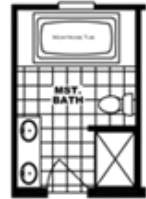

#5 RANGER 68 Model number: 25RGR28684AH

4 beds • 2 baths • 1904 sq.ft. • 28' width • 68' depth

OPT. GLAMOUR BATH

Our home building facilities invest in continuous product and process improvements. Plans, dimensions, features, materials, specifications and availability are subject to change without notice or obligation. Renderings and floor plans are representative likenesses of our homes and may differ from the actual homes. We invite you to tour a Home Center near you and inspect the highest value in quality housing available or call (270) 678-2460 to speak with a Home Consultant. Copyright 2017, CMH. All rights reserved.