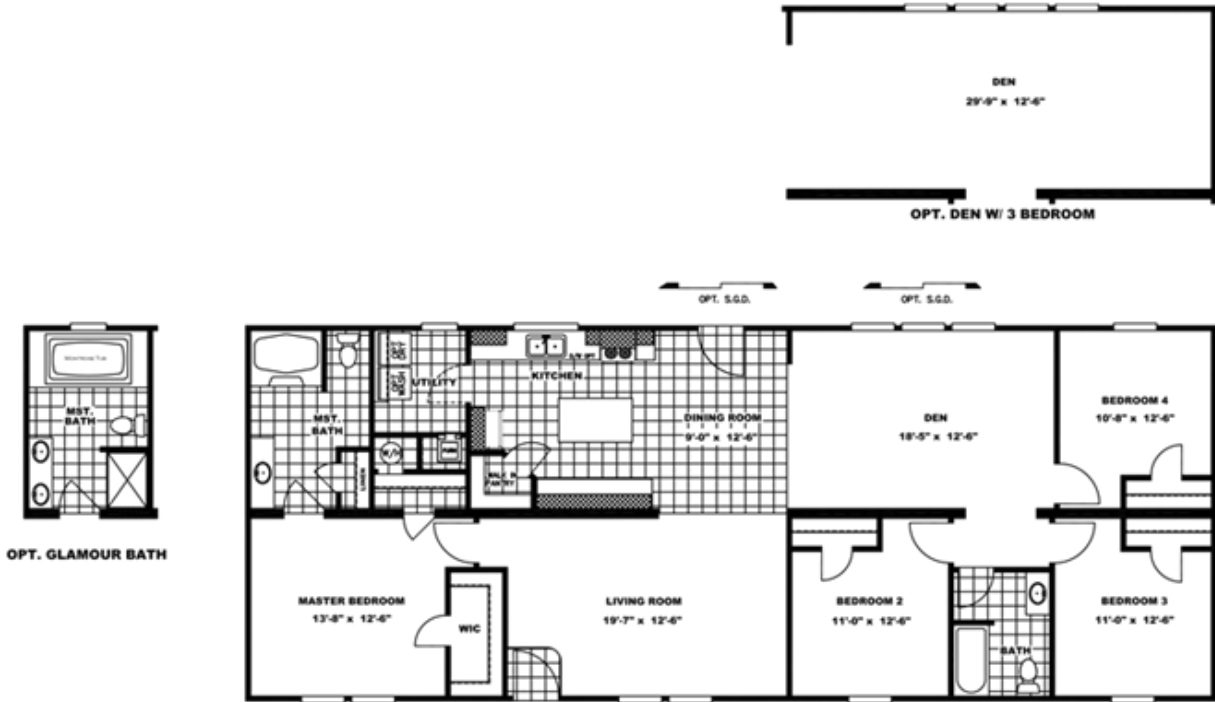

#5 RANGER 68 Model number: 25RGR28684AH

4 beds • 2 baths • 1904 sq.ft. • 28' width • 68' depth

OPT. GLAMOUR BATH

Our home building facilities invest in continuous product and process improvements. Plans, dimensions, features, materials, specifications and availability are subject to change without notice or obligation. Renderings and floor plans are representative likenesses of our homes and may differ from the actual homes. We invite you to tour a Home Center near you and inspect the highest value in quality housing available or call (270) 678-2460 to speak with a Home Consultant. Copyright 2017, CMH. All rights reserved.