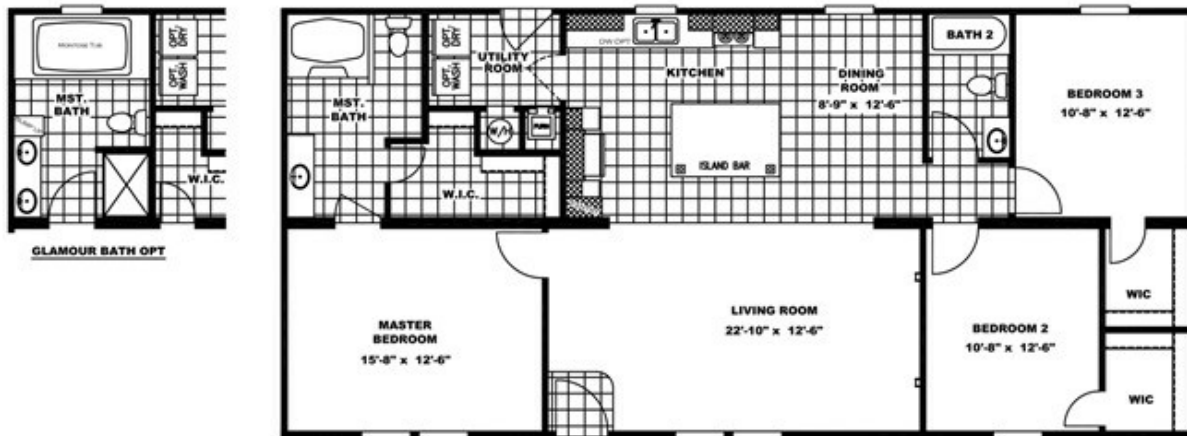

#16 POWER PLAY

#16 POWER PLAY Model number: 25SPL28563BH17

3 beds • 2 baths • 1568 sq.ft. • 28' width • 56' depth

Our home building facilities invest in continuous product and process improvements. Plans, dimensions, features, materials, specifications and availability are subject to change without notice or obligation. Renderings and floor plans are representative likenesses of our homes and may differ from the actual homes. We invite you to tour a Home Center near you and inspect the highest value in quality housing available or call (270) 678-2460 to speak with a Home Consultant. Copyright 2017, CMH. All rights reserved.