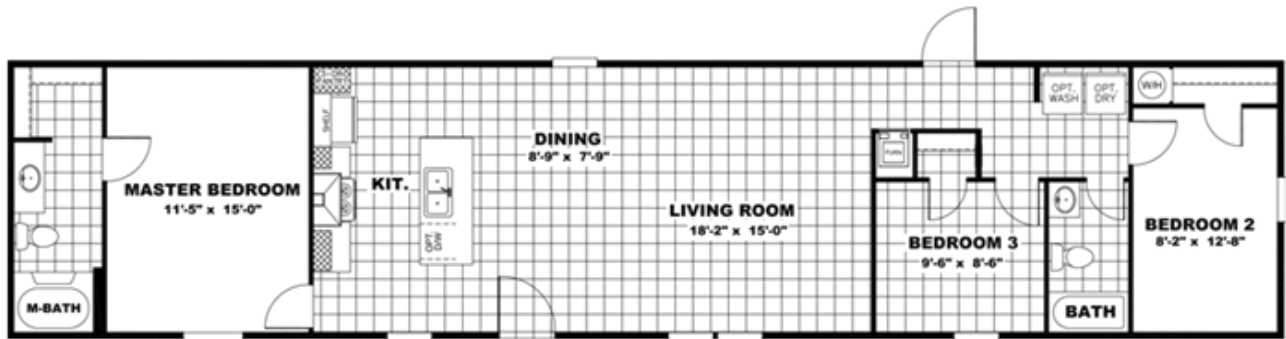

THE BREEZE

THE BREEZE Model number: 22SSP16723AH

3 beds • 2 baths • 1152 sq.ft. • 16' width • 72' depth

Our home building facilities invest in continuous product and process improvements. Plans, dimensions, features, materials, specifications and availability are subject to change without notice or obligation. Renderings and floor plans are representative likenesses of our homes and may differ from the actual homes. We invite you to tour a Home Center near you and inspect the highest value in quality housing available or call (270) 678-2460 to speak with a Home Consultant. Copyright 2017, CMH. All rights reserved.