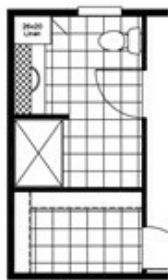

#20 THE CAMBRIDGE

#20 THE CAMBRIDGE Model number: 22FAC16763CH18

3 beds • 2 baths • 1216 sq.ft. • 16' width • 76' depth

OPTIONAL
48" SHOWER BATH

2 BEDROOM OPTION

Our home building facilities invest in continuous product and process improvements. Plans, dimensions, features, materials, specifications and availability are subject to change without notice or obligation. Renderings and floor plans are representative likenesses of our homes and may differ from the actual homes. We invite you to tour a Home Center near you and inspect the highest value in quality housing available or call (270) 678-2460 to speak with a Home Consultant. Copyright 2017, CMH. All rights reserved.