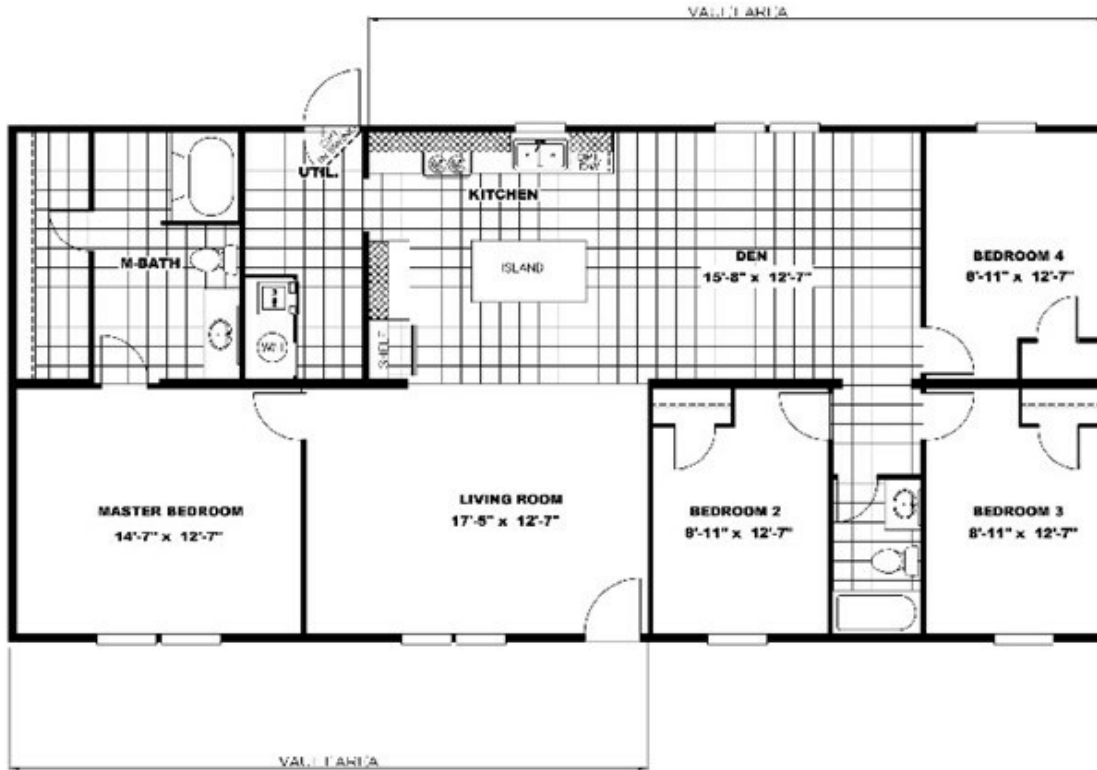

#4 MARVEL

#4 MARVEL Floor plan number: CLH040613TNAB

4 beds • 2 baths • 1568 sq.ft. • 28' width • 56' depth

Our home building facilities invest in continuous product and process improvements. Plans, dimensions, features, materials, specifications and availability are subject to change without notice or obligation. Renderings and floor plans are representative likenesses of our homes and may differ from the actual homes. We invite you to tour a Home Center near you and inspect the highest value in quality housing available or call (270) 678-2460 to speak with a Home Consultant. Copyright 2017, CMH. All rights reserved.