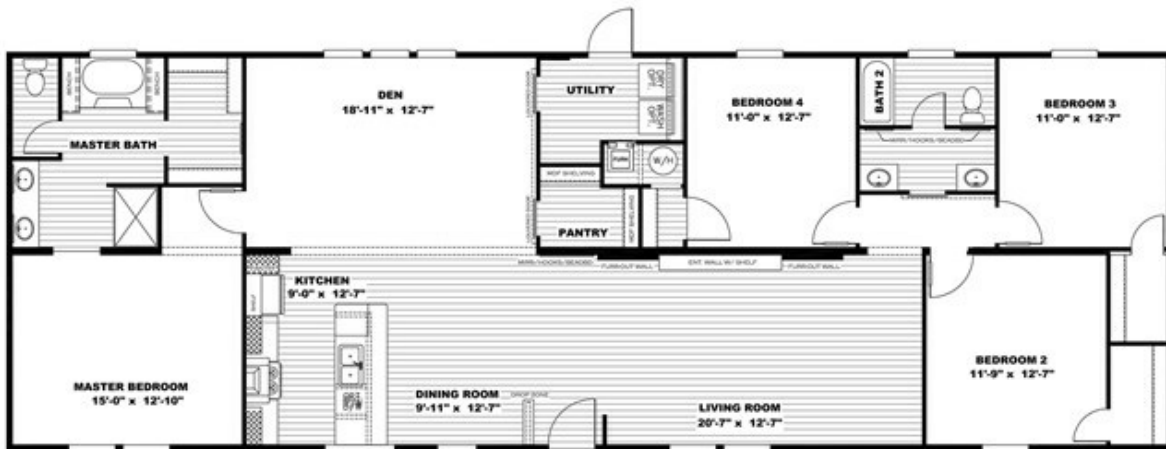

THE BREEZE II

Model number: 34SSP28764AH

4 beds • 2 baths • 2128 sq.ft. • 28' width • 76' depth

Our home building facilities invest in continuous product and process improvements. Plans, dimensions, features, materials, specifications and availability are subject to change without notice or obligation. Renderings and floor plans are representative likenesses of our homes and may differ from the actual homes. We invite you to tour a Home Center near you and inspect the highest value in quality housing available or call (270) 678-2460 to speak with a Home Consultant. Copyright 2017, CMH. All rights reserved.