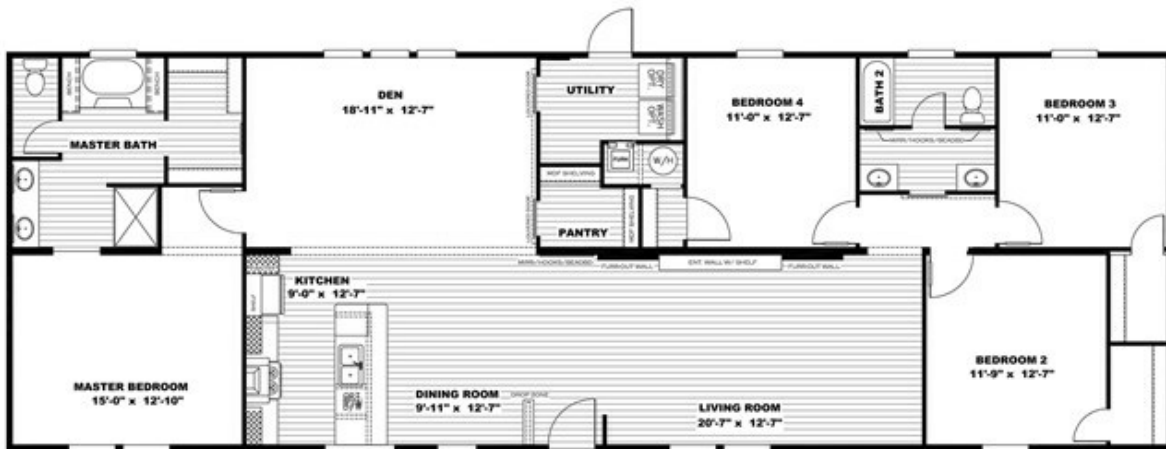

THE BREEZE II Model number: 34SSP28764AH

3 beds • 2 baths • 2128 sq.ft. • 28' width • 76' depth

Our home building facilities invest in continuous product and process improvements. Plans, dimensions, features, materials, specifications and availability are subject to change without notice or obligation. Renderings and floor plans are representative likenesses of our homes and may differ from the actual homes. We invite you to tour a Home Center near you and inspect the highest value in quality housing available or call (270) 678-2460 to speak with a Home Consultant. Copyright 2017, CMH. All rights reserved.