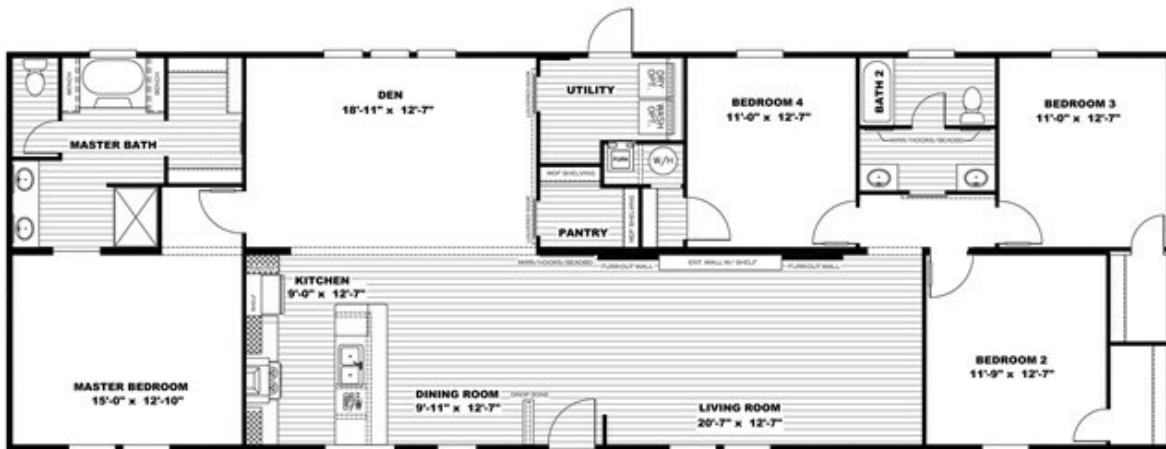

THE BREEZE II Model number: 34SSP28764AH

4 beds • 2 baths • 2128 sq.ft. • 28' width • 76' depth

Our home building facilities invest in continuous product and process improvements. Plans, dimensions, features, materials, specifications and availability are subject to change without notice or obligation. Renderings and floor plans are representative likenesses of our homes and may differ from the actual homes. We invite you to tour a Home Center near you and inspect the highest value in quality housing available or call (270) 678-2460 to speak with a Home Consultant. Copyright 2017, CMH. All rights reserved.